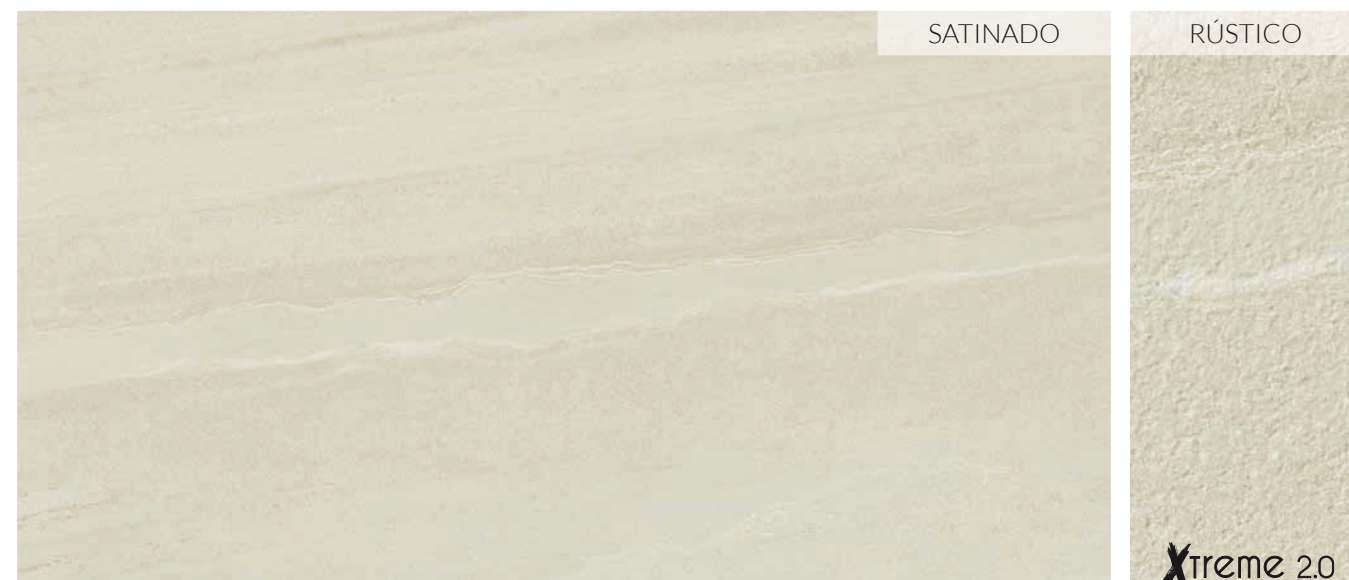

M32 // MARBLE STONE CREMA

60 x 120 (24" x 48") ..... Satinado B-75
60 x 60 (24" x 24") ESP 20 ..... Rústico B-79